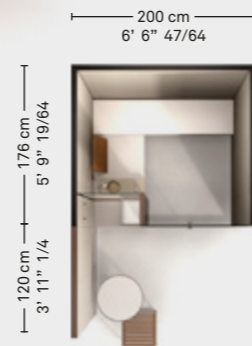

H01

CHAMPAGNE GRÈS
PORCELAIN
GRES PORCELLANATO
CHAMPAGNE

HAMMAM (1)
HEADREST / BACKREST (1)
TABLE (1)
HAMMAM FOOTREST (1)

HAMMAM (1)
POGGIATESTA / POGGIASCHIENA (1)
TAVOLINO (1)
PANCA POGGIAPIEDI (1)