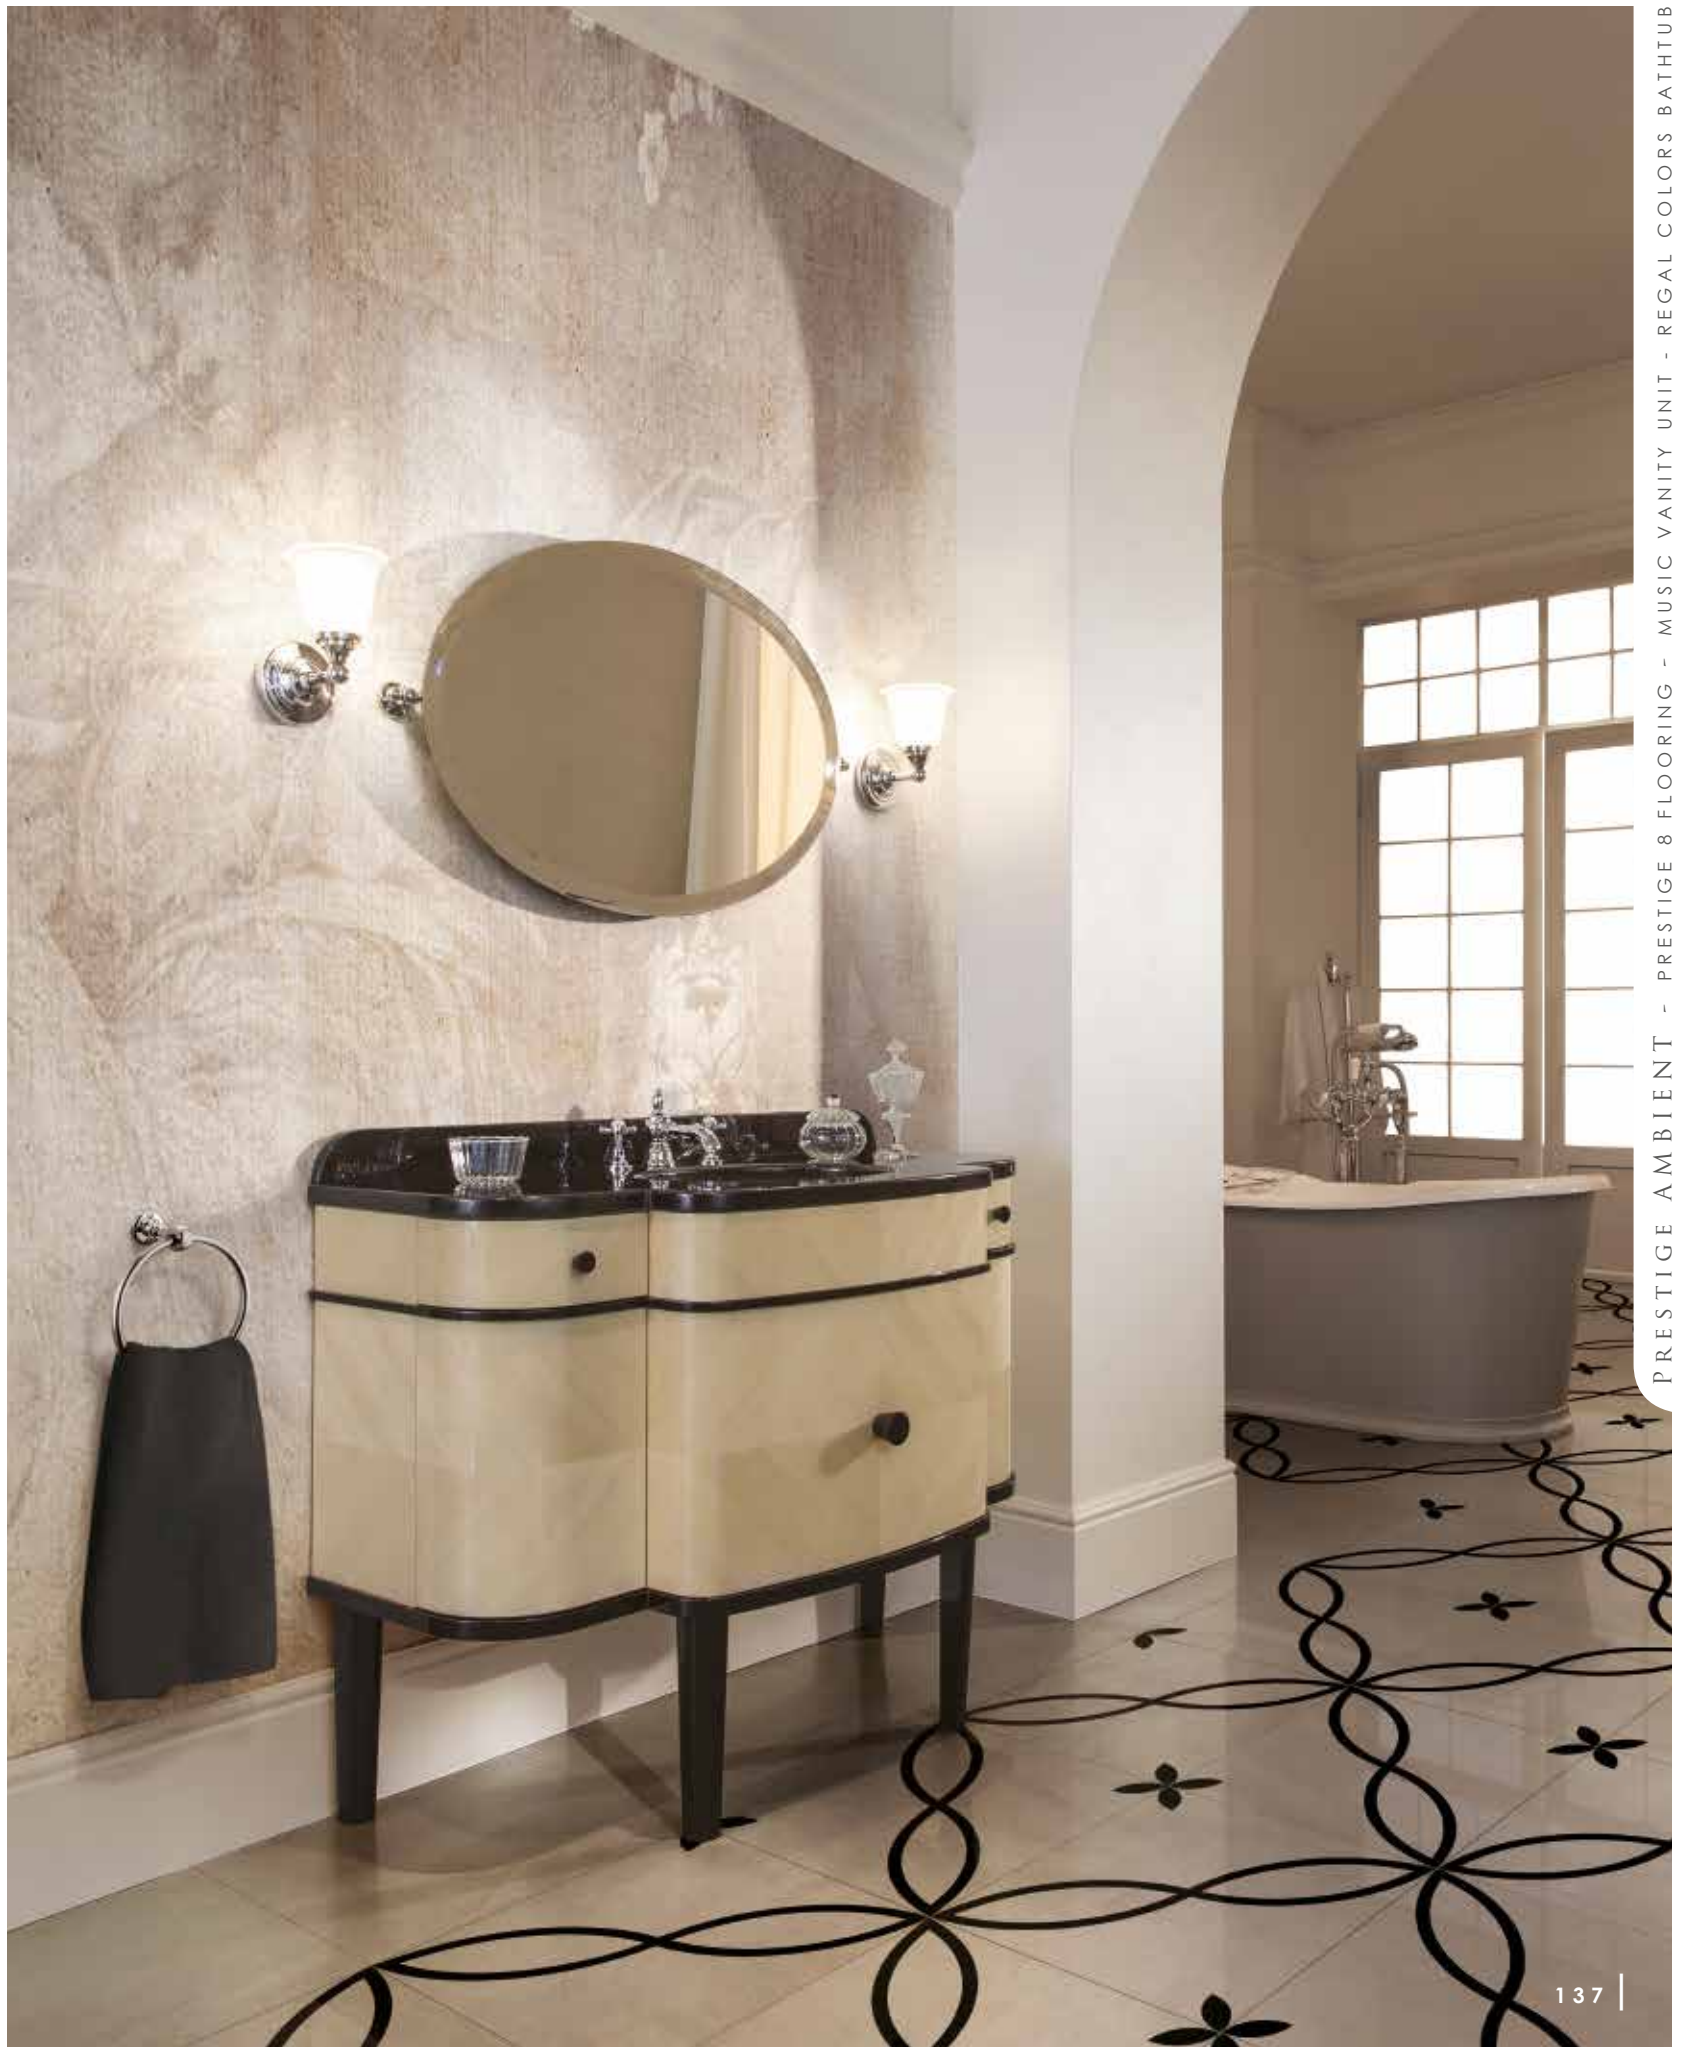

DOUBLE MUSIC
VANITY UNIT

P R E S I D E N T
BATHTUB

PRESTIGE
FLOORINGS

PRESTIGE FLOORINGS

REGAL
BATHTUB

REGAL COLORS
BATHTUB

REGINA

BATHTUB

ROSE
CONSOLE

SEASON
VANITY UNIT

DOUBLE
SEASON
VANITY UNIT

S E R E N A D E
C O N S O L E

ADJBL1060NK

SHOWER MIXERS

ADJBL1059NK

S U I T E
VANITY UNIT