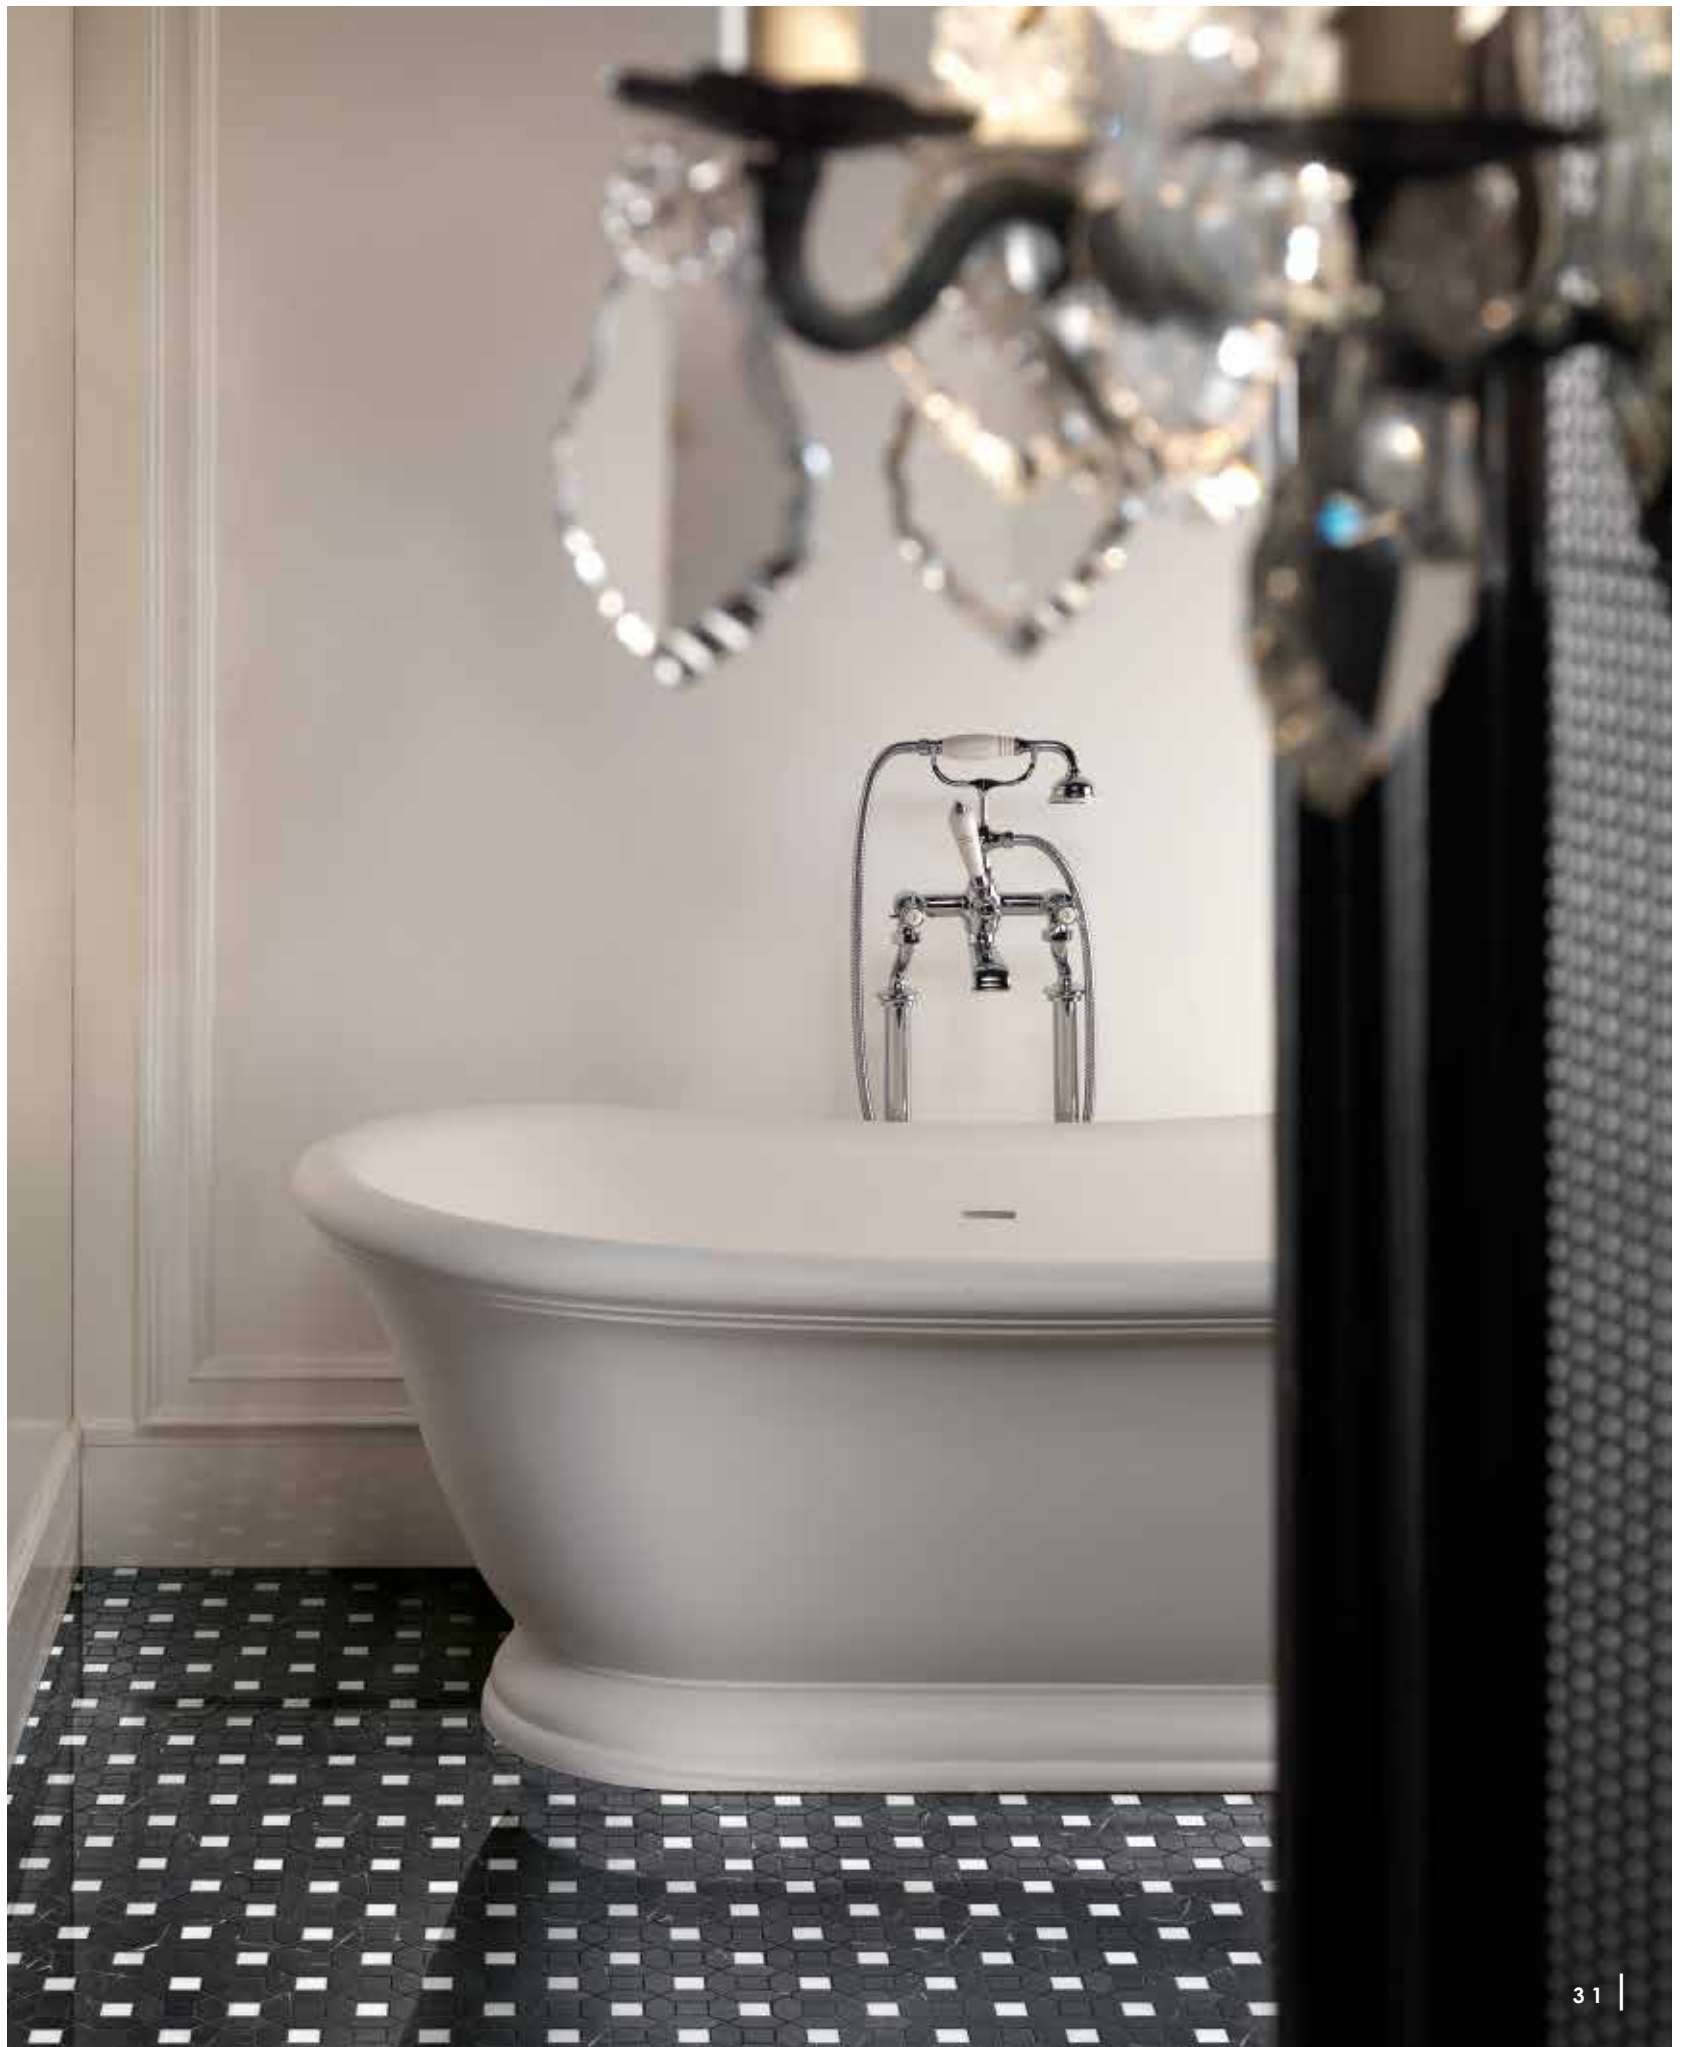

NOTEBOOK

DD

ADMIRAL
BATHTUB

ANTIQUE
PRECIOUS LEVER
TAPS

ATELIER
FLOORINGS

ATELIER AMBIENT - ATELIER DIAMOND FLOORING - MAJESTIC SHOWER DOOR - JETSET 3 VANITY UNIT - CELINE BATHTUB

AUDREY
VANITY UNIT

AURORA
BATHTUB