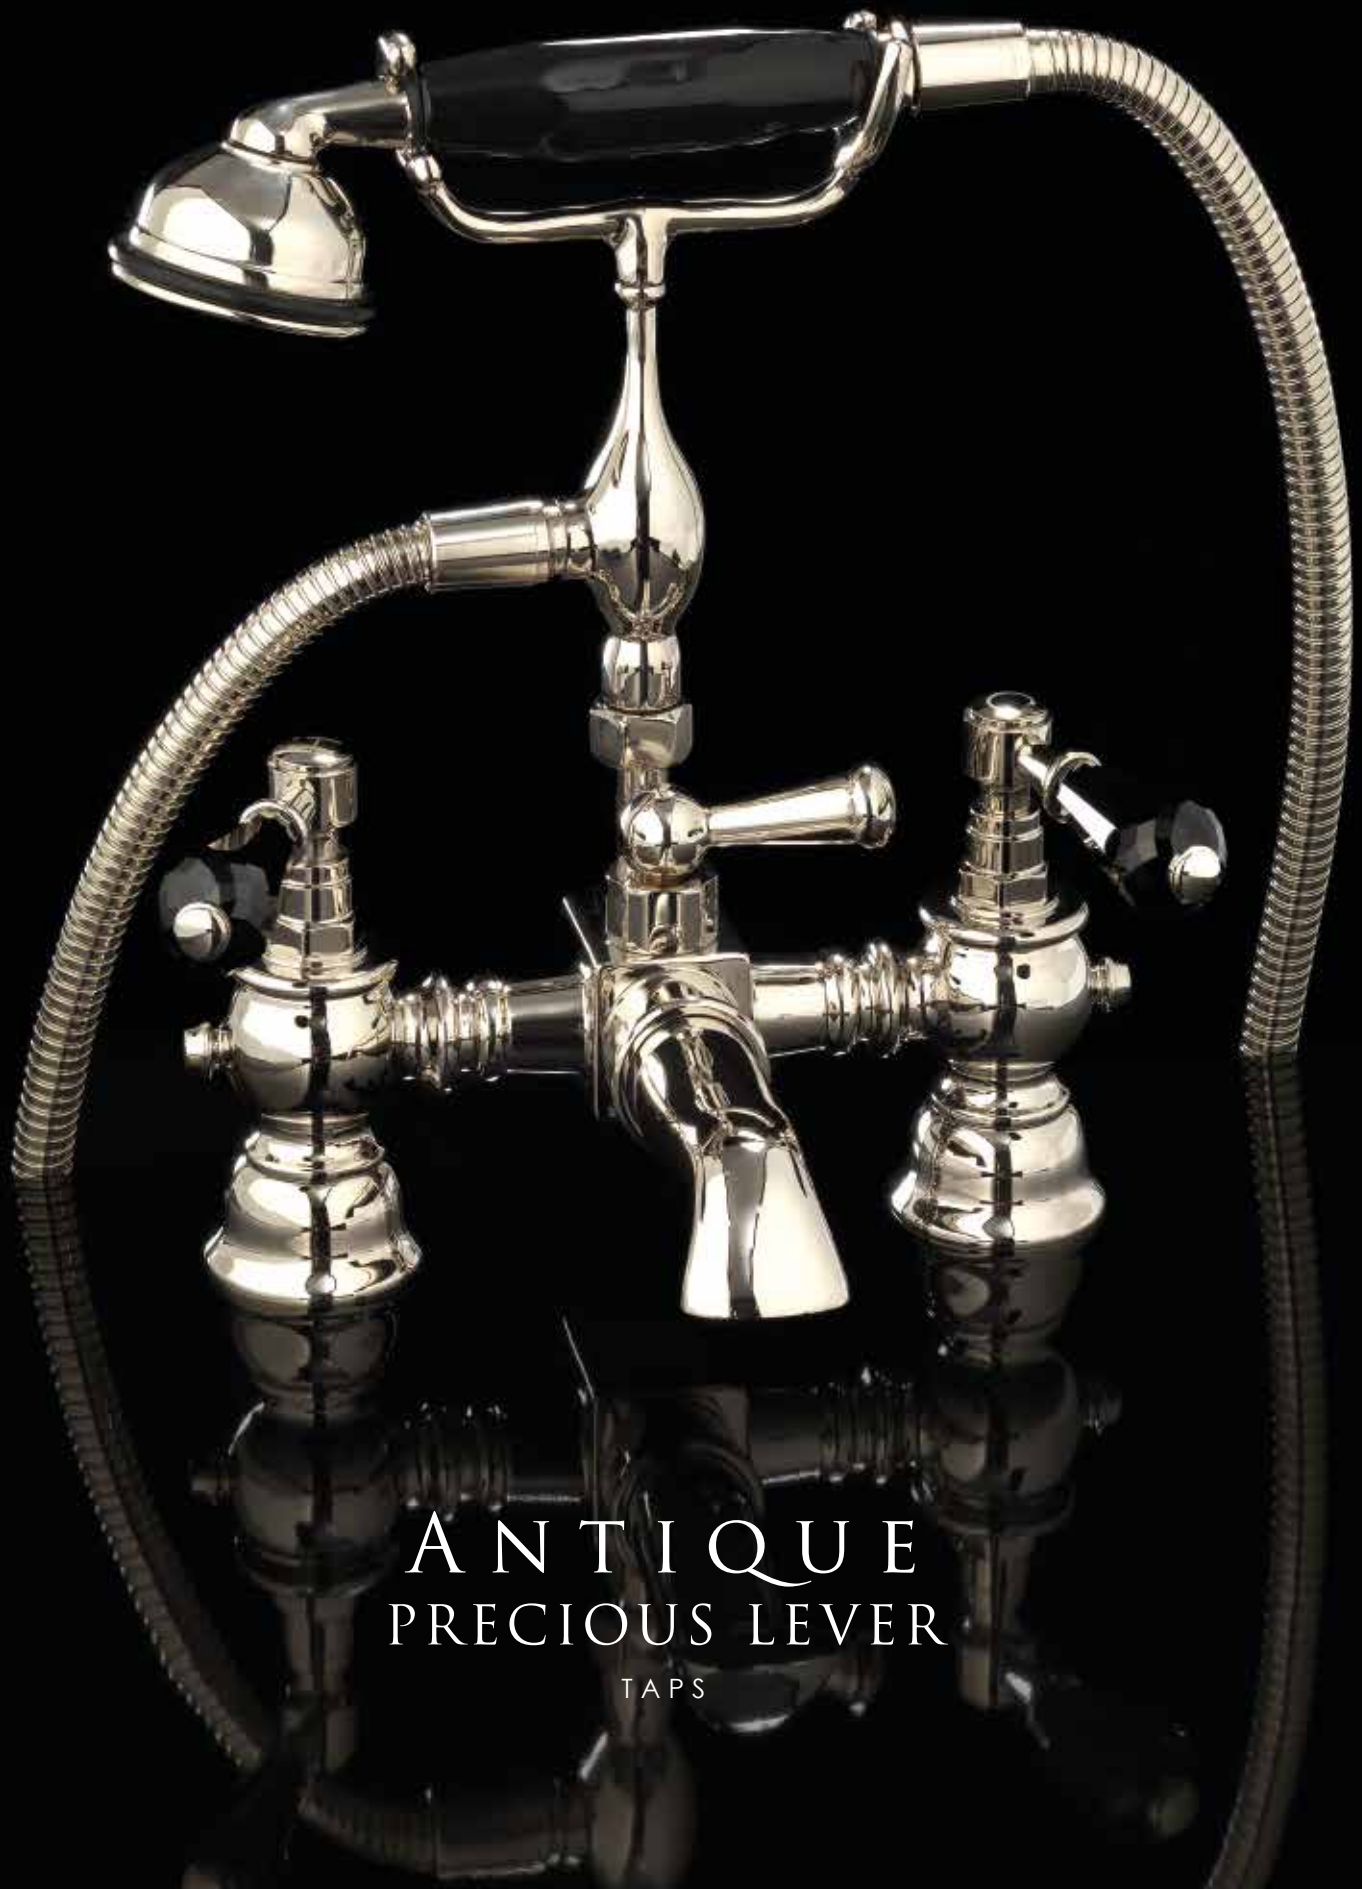

NOTEBOOK

DD

ADMIRAL
BATHTUB

ANTIQUE
PRECIOUS LEVER
TAPS

ATELIER
FLOORINGS

ATELIER AMBIENT - ATELIER DIAMOND FLOORING - MAJESTIC SHOWER DOOR - JETSET 3 VANITY UNIT - CELINE BATHTUB

AUDREY
VANITY UNIT

AURORA
BATHTUB