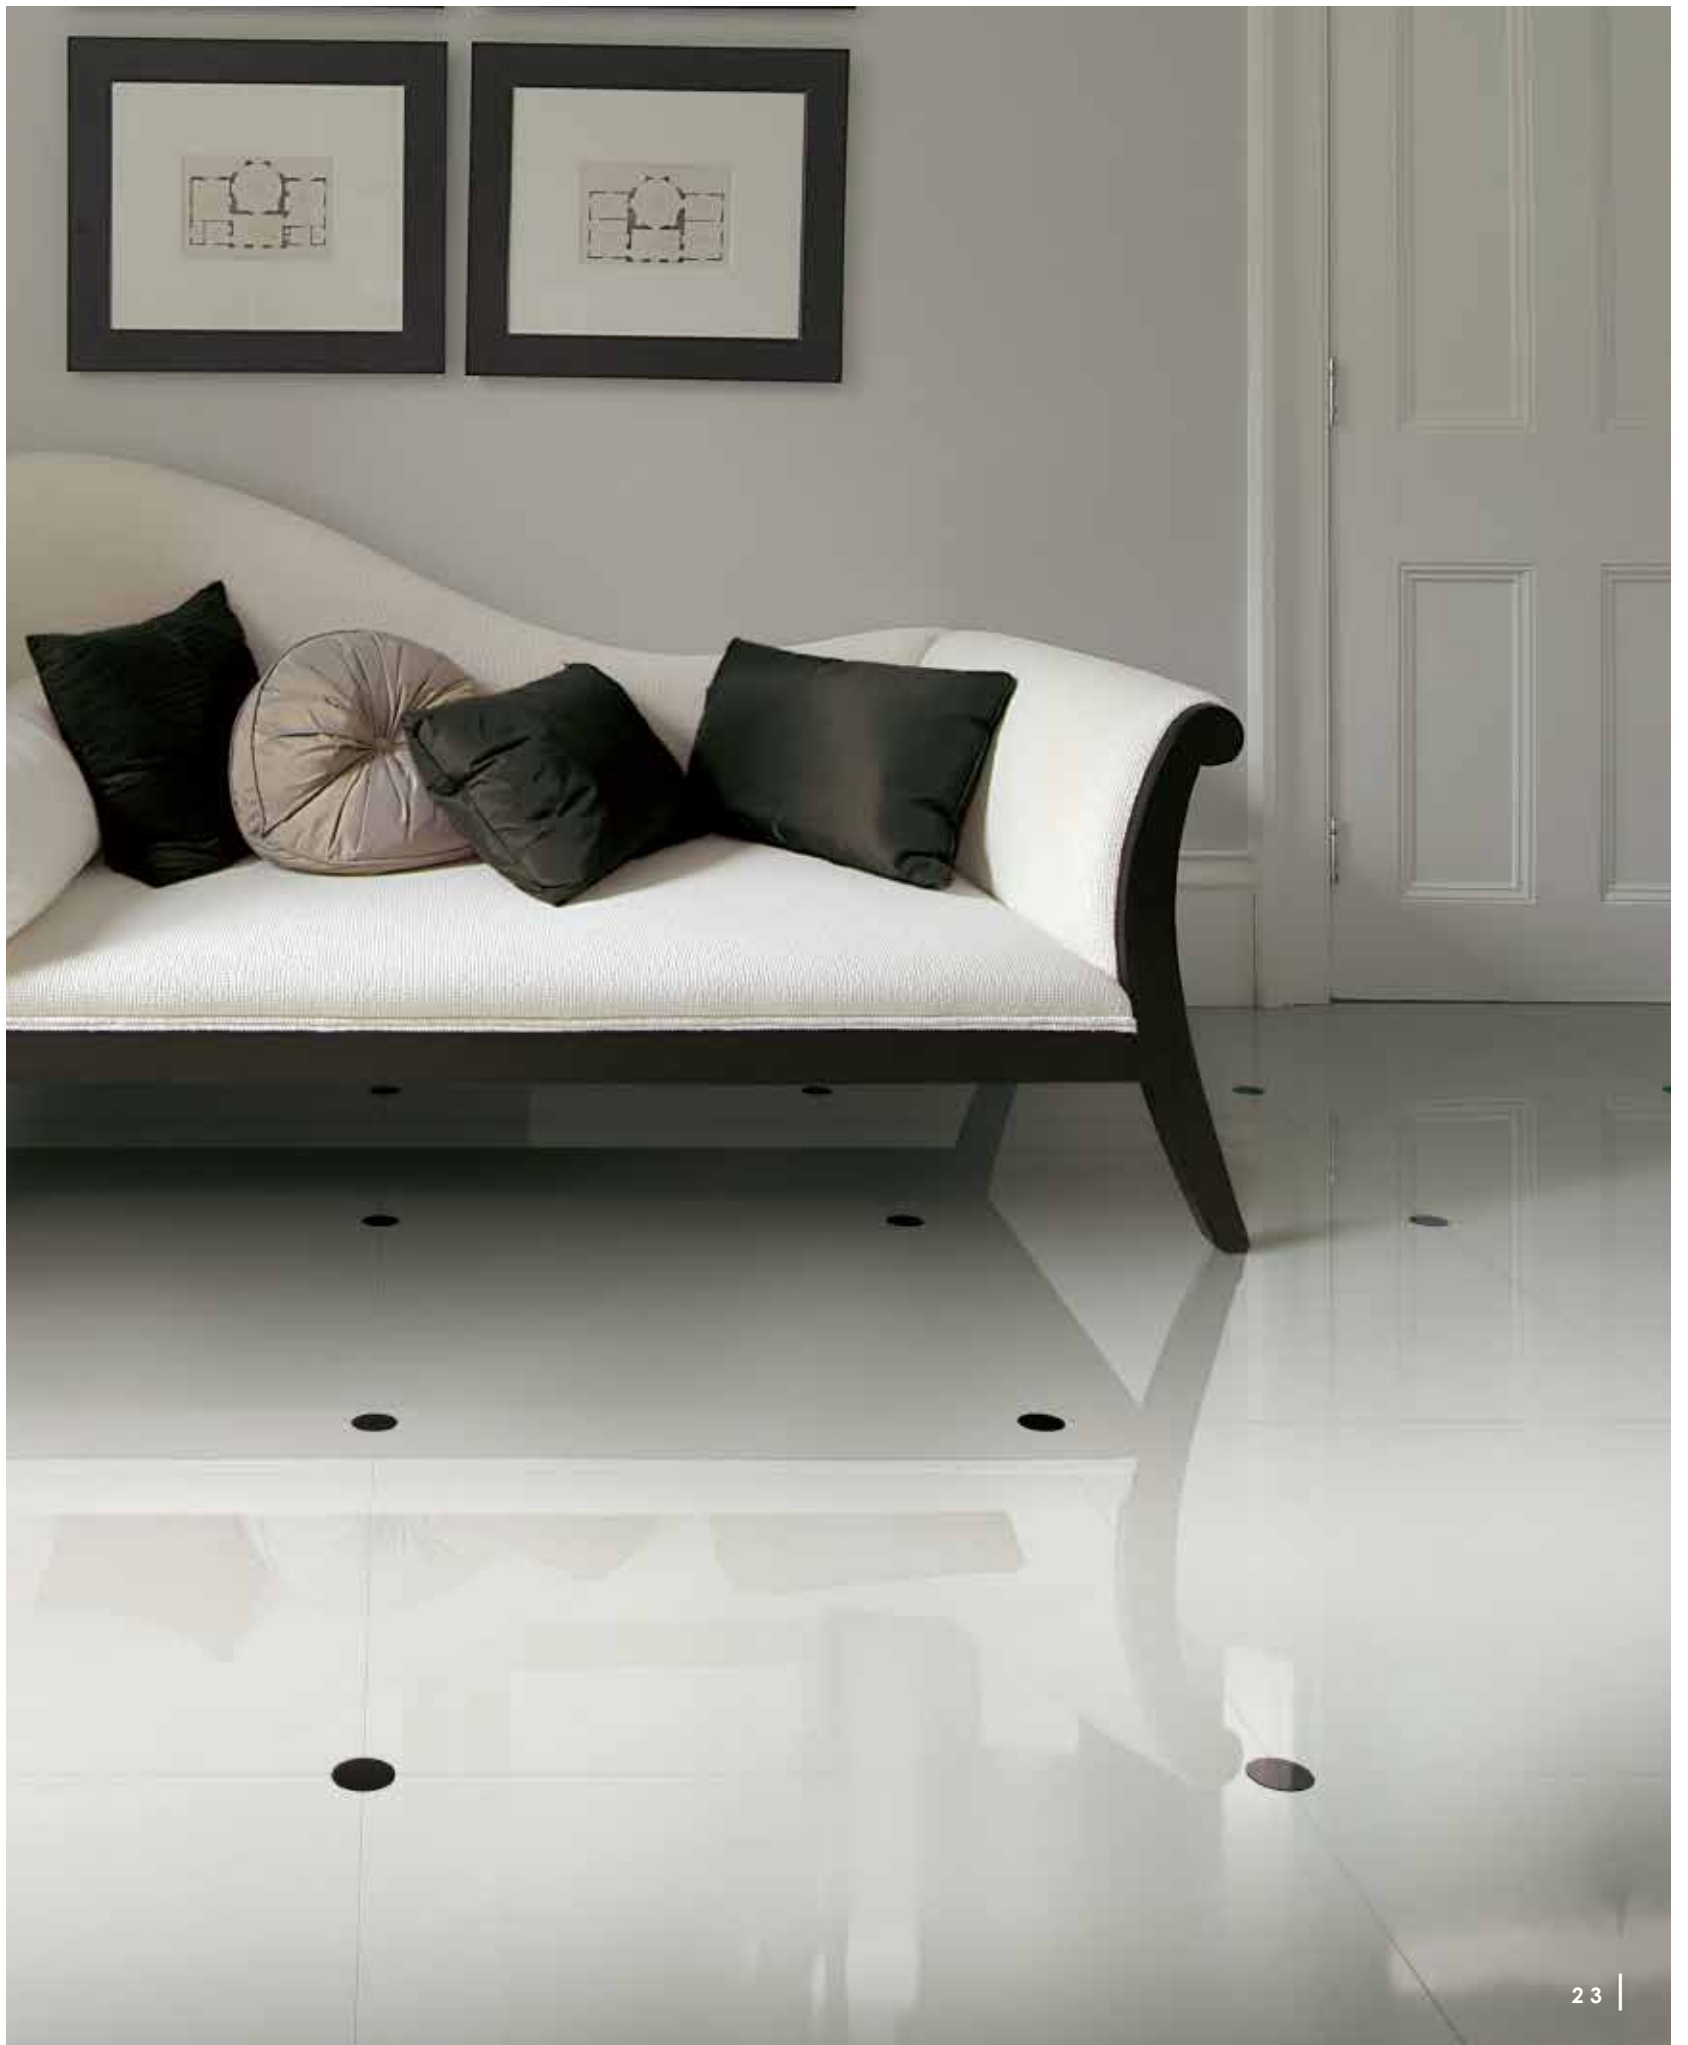

NOTEBOOK

DD

ADMIRAL
BATHTUB

ANTIQUE
PRECIOUS LEVER
TAPS

ATELIER
FLOORINGS

ATELIER AMBIENT - ATELIER DIAMOND FLOORING - MAJESTIC SHOWER DOOR - JETSET 3 VANITY UNIT - CELINE BATHTUB

AUDREY
VANITY UNIT

AURORA
BATHTUB