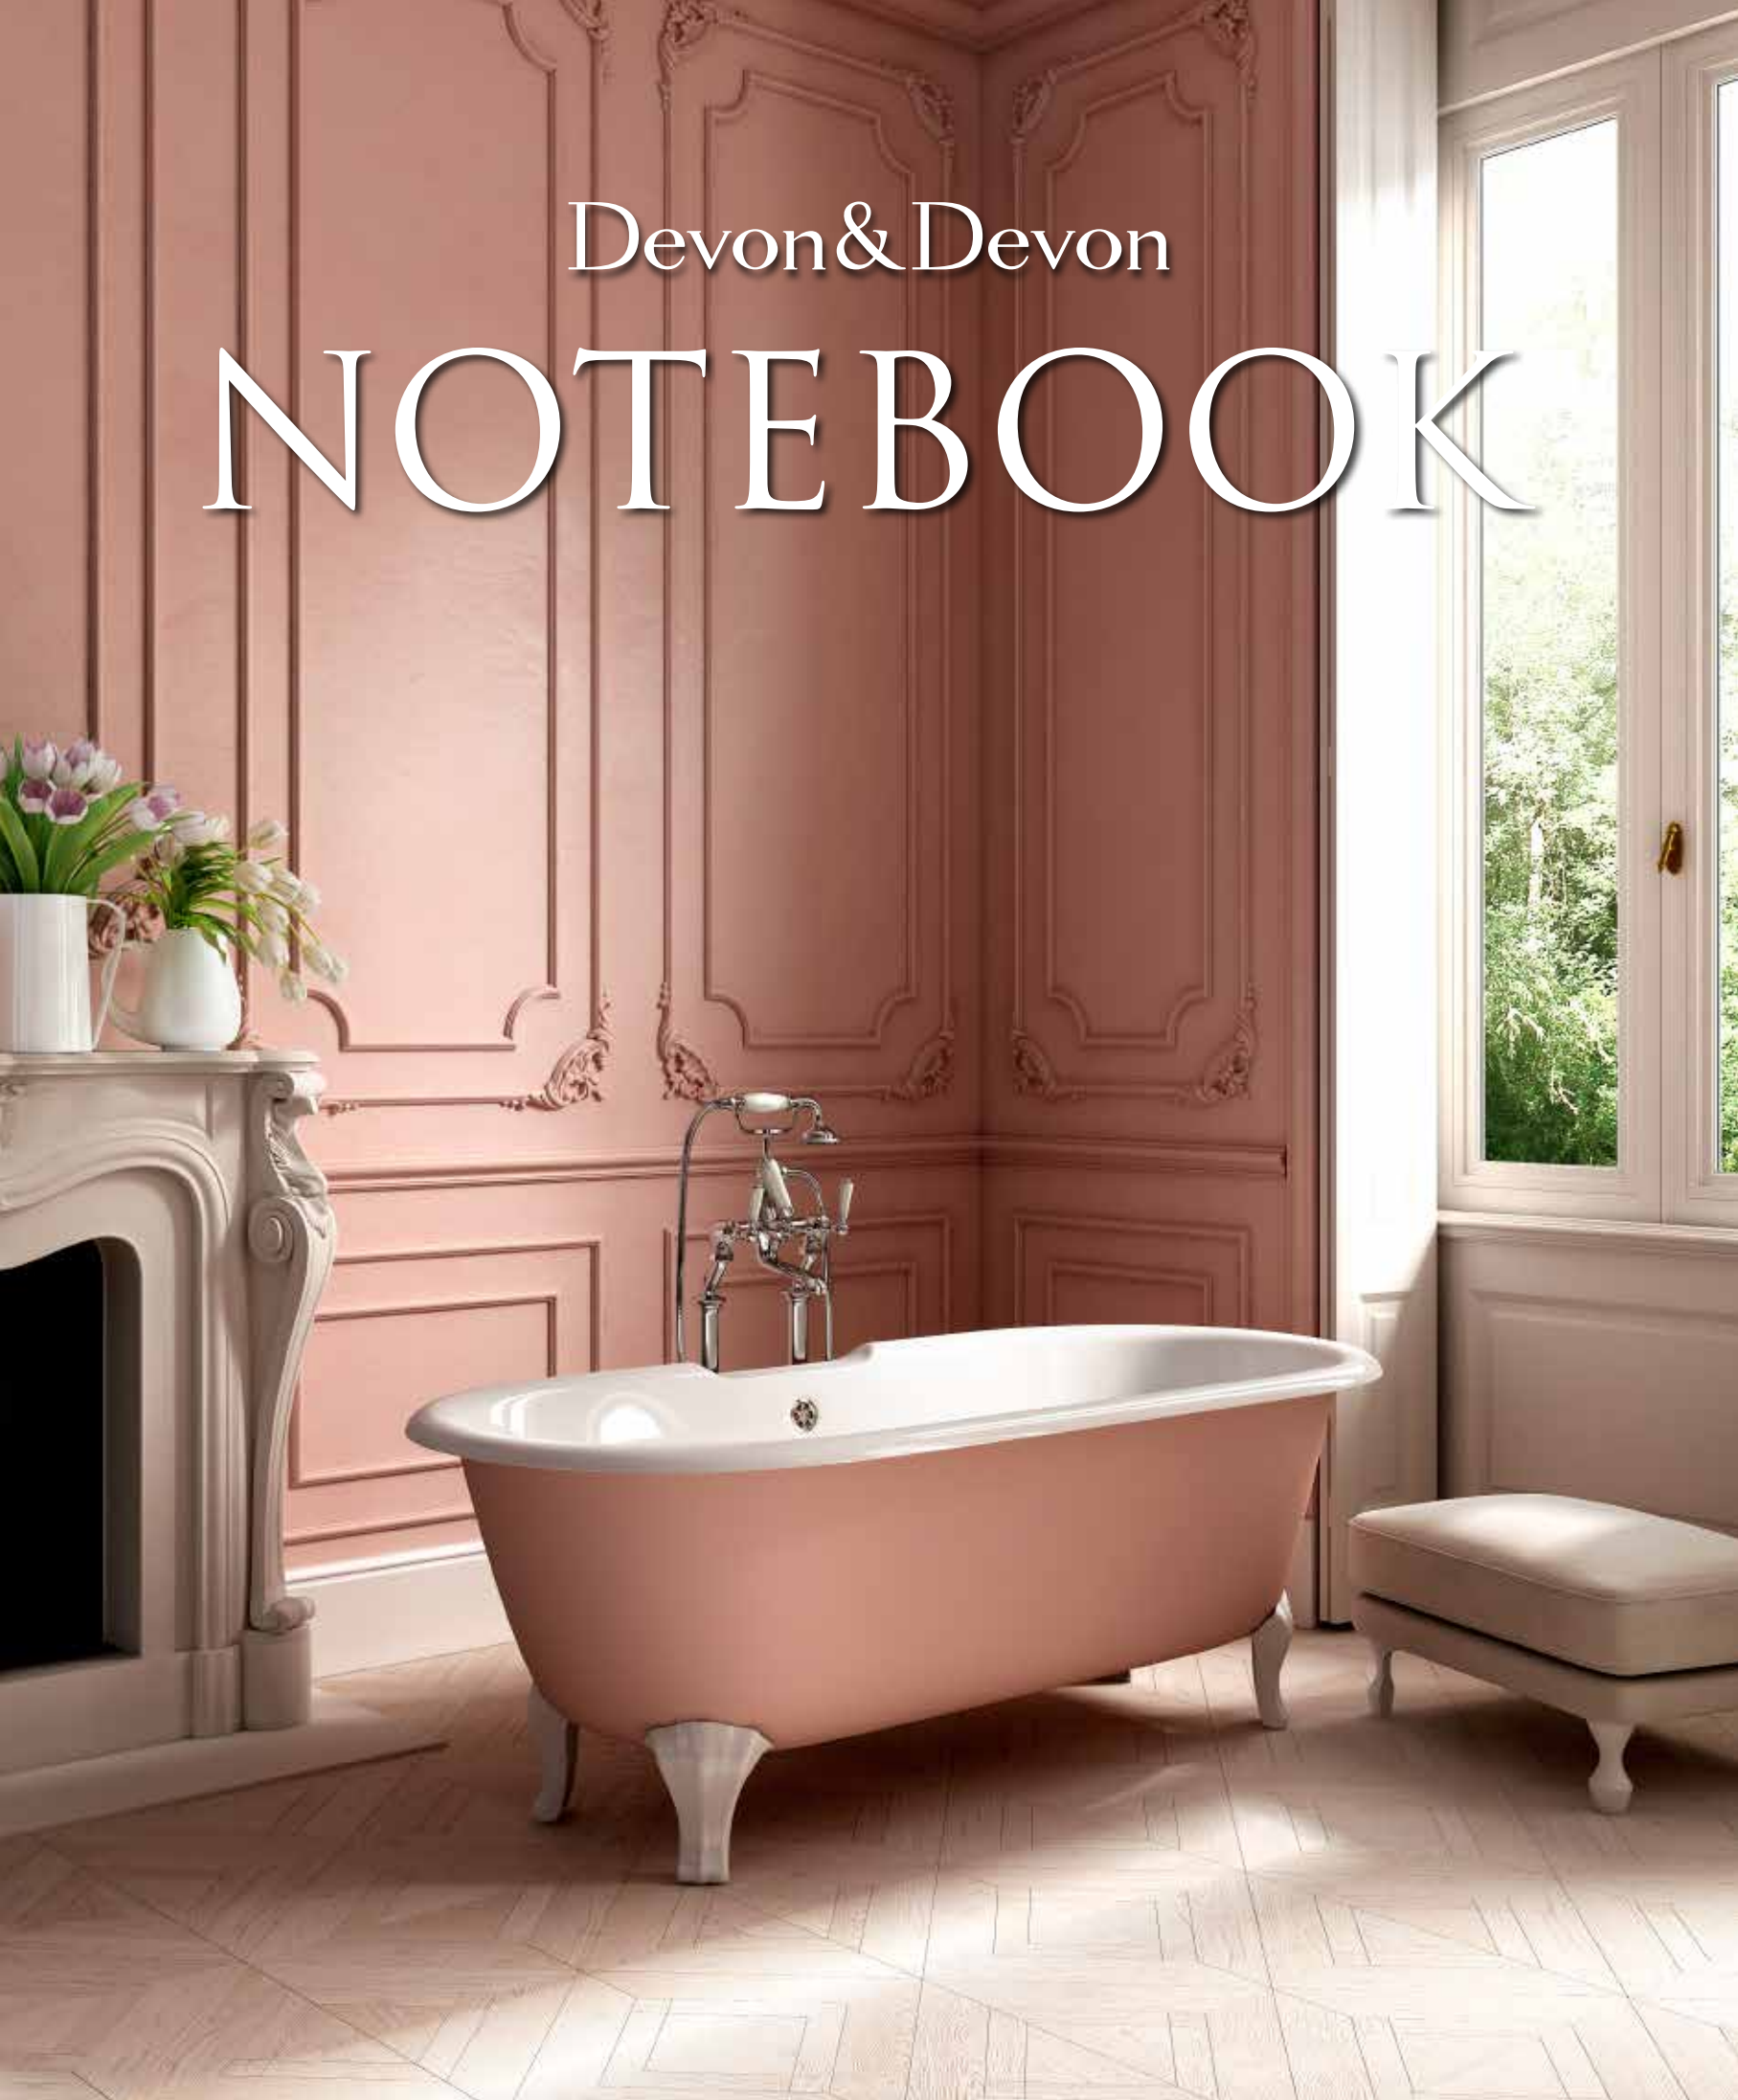

Devon & Devon

NOTEBOOK

NOTEBOOK

I N D E X

P.6 BEHIND THE SCENES

GIANNI AND PAOLA TANINI	P.9
CREATED IN FLORENCE	P.11
INSPIRED BY THE WORLD	P.13
HANDICRAFT	P.15

P.17 NOTEBOOK

ADMIRAL BATHTUB	P.18		
ANTIQUA PRECIOUS LEVER TAPS	P.20		
ATELIER FLOORINGS	P.22		
ATELIER AMBIENT	P.24		
AUDREY VANITY UNIT	P.26		
AURORA BATHTUB	P.30		
AURORA BIJOUX BATHTUB	P.32		
THE TAILORED BATHROOM	P.34		
BENTLEY VANITY UNIT	P.36		
BENTLEY AMBIENT	P.38		
BLACK DIAMOND TAPS	P.40		
BLUES COLLECTION	P.42		
BOGART BASIN	P.44		
BOGART AMBIENT	P.46		
BOOGIE MIRROR	P.48		
BROOKLYN DOUBLE BASIN	P.50		
CAPITOL BATHTUB	P.52		
CELINE BATHTUB	P.54		
CHÉRIE BATHTUB	P.56		
CLARIDGE CONSOLE	P.58		
DOUBLE CLARIDGE CONSOLE	P.60		
COLETTE CONSOLE	P.62		
COVER FLOORINGS	P.66		
CRYSTAL MEMPHIS CONSOLE	P.70		
COVENTRY TAPS	P.72		
DANCER 1 CABINET	P.74		
DANCER 3 CABINET	P.75		
DIVA BATHTUB	P.76		
DOMINO VANITY UNIT	P.78		
ELITE MARBLE TILES FLOORINGS	P.80		
EPOQUE CONSOLE	P.82		
HARRY JUNIOR VANITY UNIT	P.84		
HOLLY SOFA	P.86		
HOME BOUTIQUE	P.88		
INTARSIA FLOORINGS	P.90		
JACQUELINE CONSOLE	P.92		
JAZZ 3 VANITY UNIT	P.94		
JETSET 3 VANITY UNIT	P.96		
JUBILEE BLACK CROSS TAPS	P.100		
JUBILEE - TIME ACCESSORIES	P.102		
LAMÉ BATHTUB	P.104		
LIGHTING	P.106		
MADISON CONSOLE	P.108		
DOUBLE MADISON CONSOLE	P.110		
MARLENE CONSOLE	P.112		
MELODY AMBIENT	P.114		
MEMPHIS AMBIENT	P.116		
SINGLE MEMPHIS CONSOLE	P.118		
MIAMI VANITY UNIT	P.120		
MIDA BATHTUB	P.122		
MIRRORS			P.124
MUSIC VANITY UNIT			P.126
DOUBLE MUSIC VANITY UNIT			P.128
PRESIDENT BATHTUB			P.130
PRESTIGE FLOORINGS			P.134
PRESTIGE AMBIENT			P.137
REGAL BATHTUB			P.138
REGAL AMBIENT			P.140
REGAL COLORS BATHTUB			P.142
REGINA BATHTUB			P.144
ROSE CONSOLE			P.146
ROSE BASIN			P.149
SEASON VANITY UNIT			P.150
DOUBLE SEASON VANITY UNIT			P.152
SERENADE CONSOLE			P.154
SERENADE AMBIENT			P.156
SHOWER MIXERS			P.158
SUITE VANITY UNIT			P.160
SOFAS CLUB			P.162
VIP TIME TAPS			P.164
WESTMINSTER COLLECTION			P.166
WIDE BLUES CONSOLE			P.168