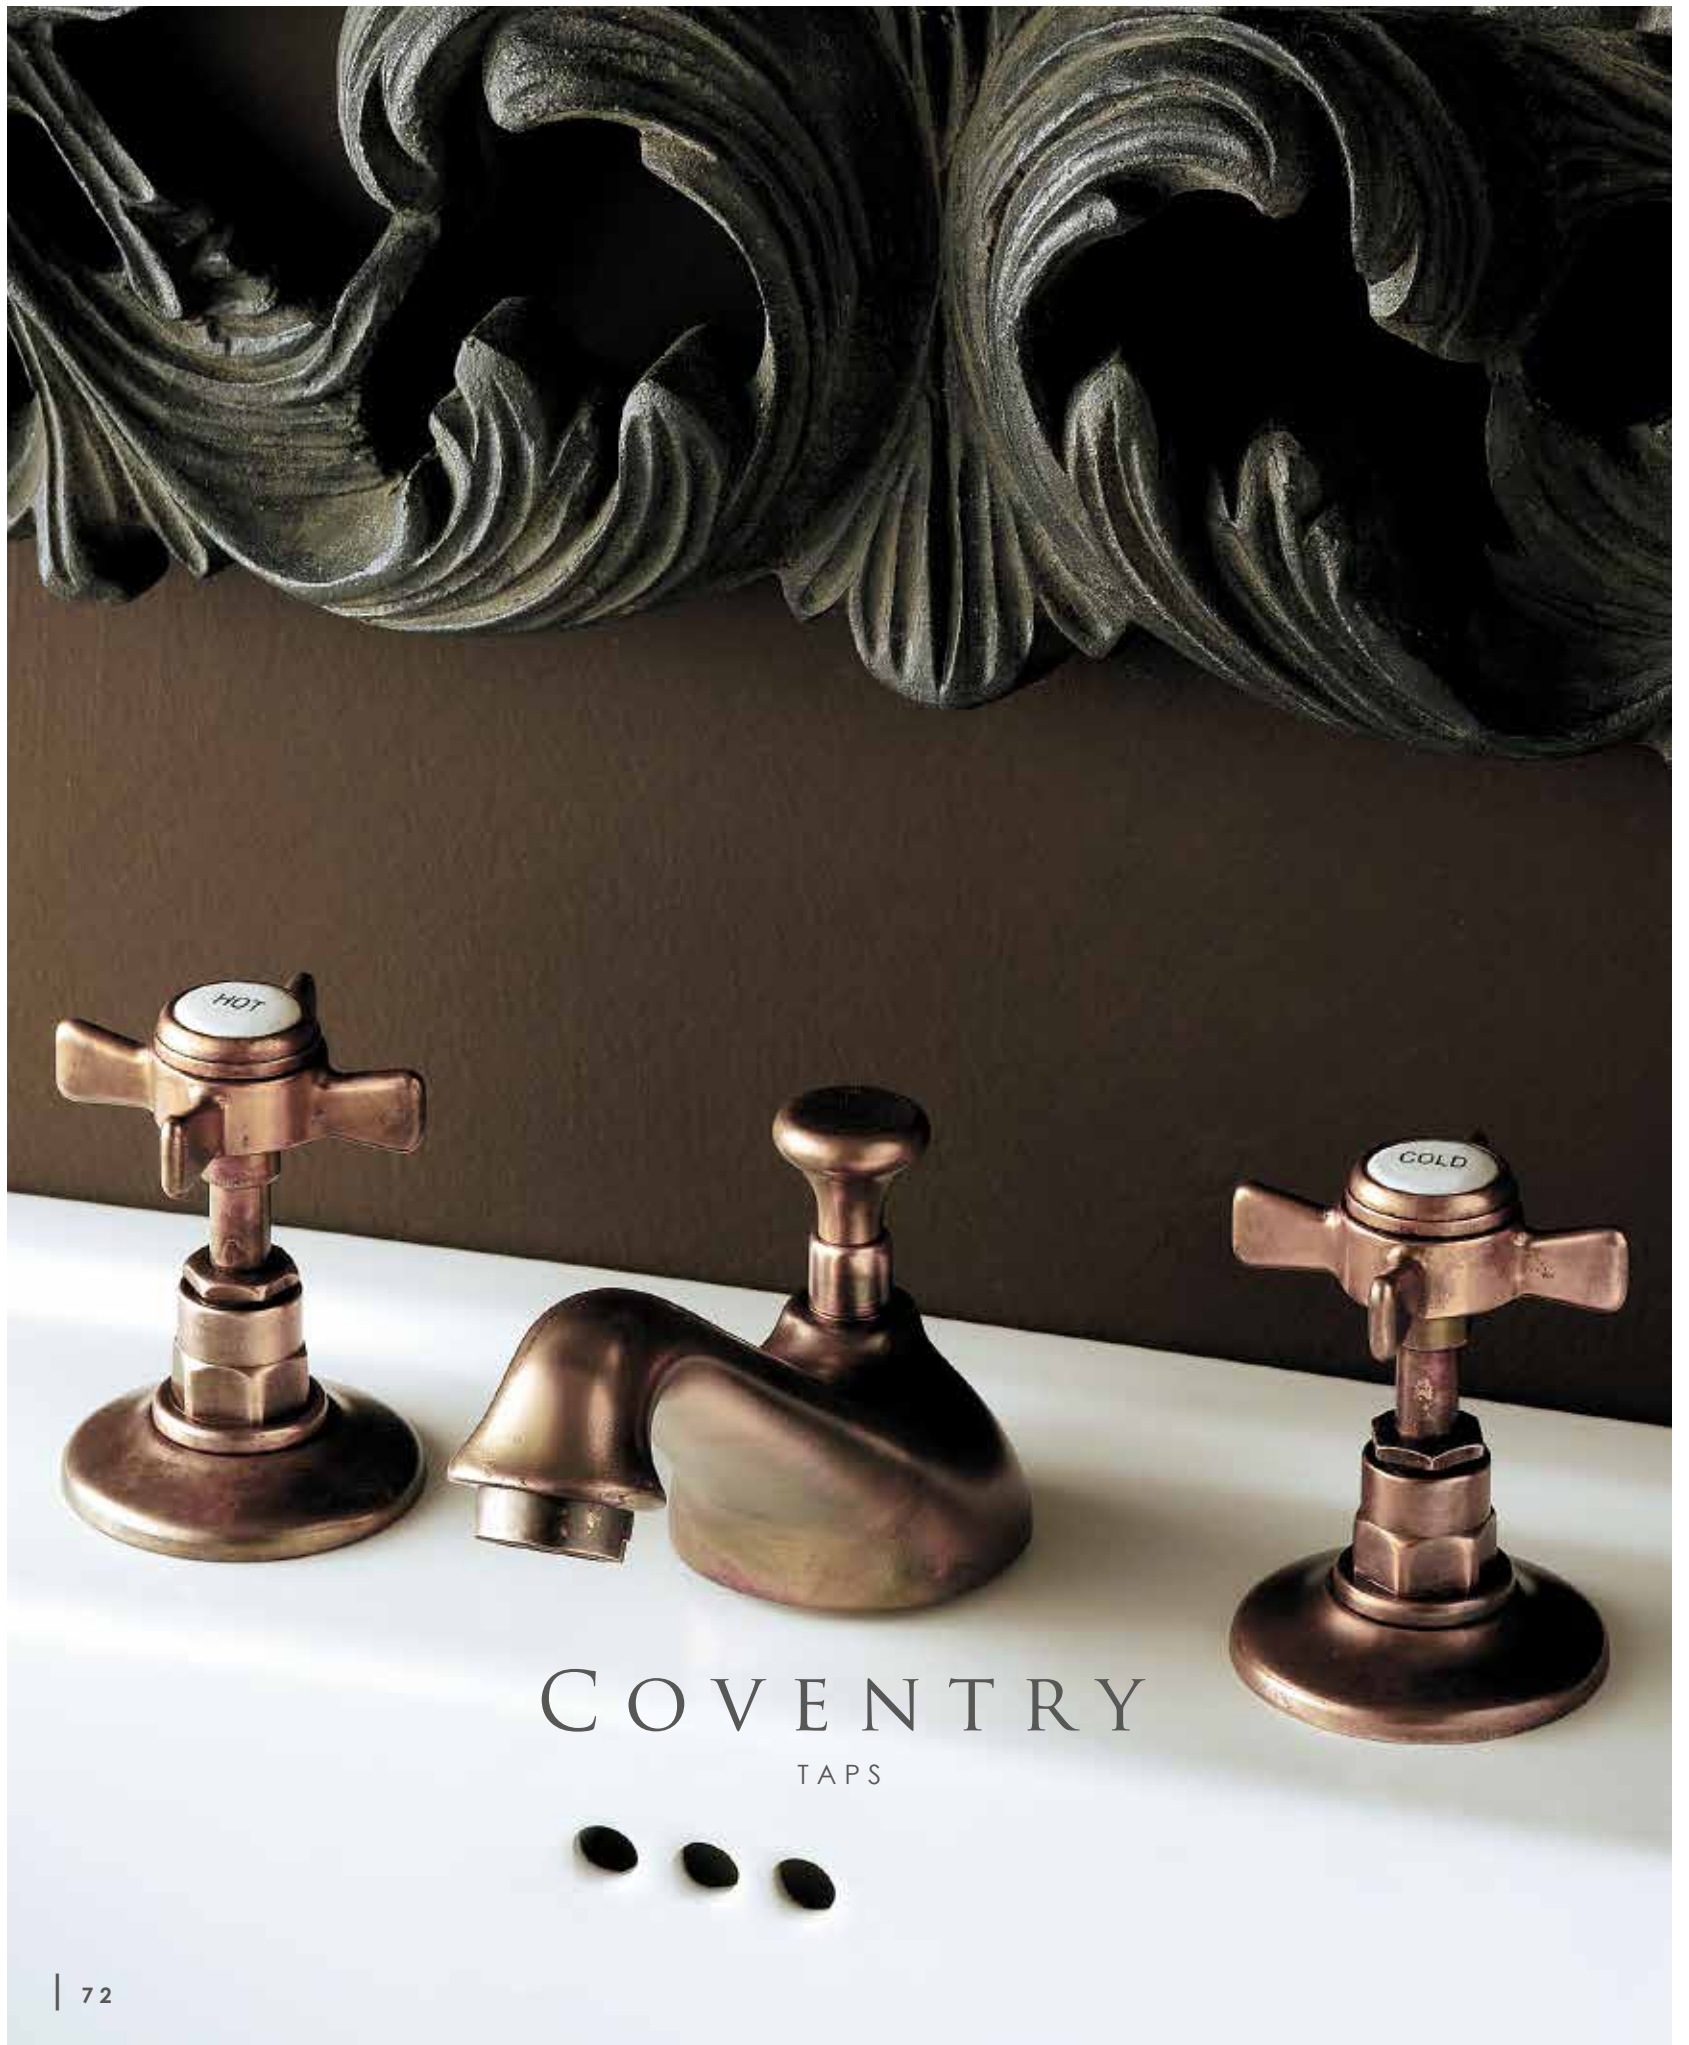

COVER
FLOORINGS

CRYSTAL
MEMPHIS
CONSOLE

COVENTRY

TAPS

DIVA
BATHTUB

DOMINO
VANITY UNIT

ELITE MARBLE TILES
FLOORINGS

A photograph of a door with a brass handle and a lock, with the text 'EPOQUE CONSOLE' overlaid in the center. The door is light-colored with a brass handle and a lock. The text is in a serif font, with 'EPOQUE' in a larger size than 'CONSOLE'.